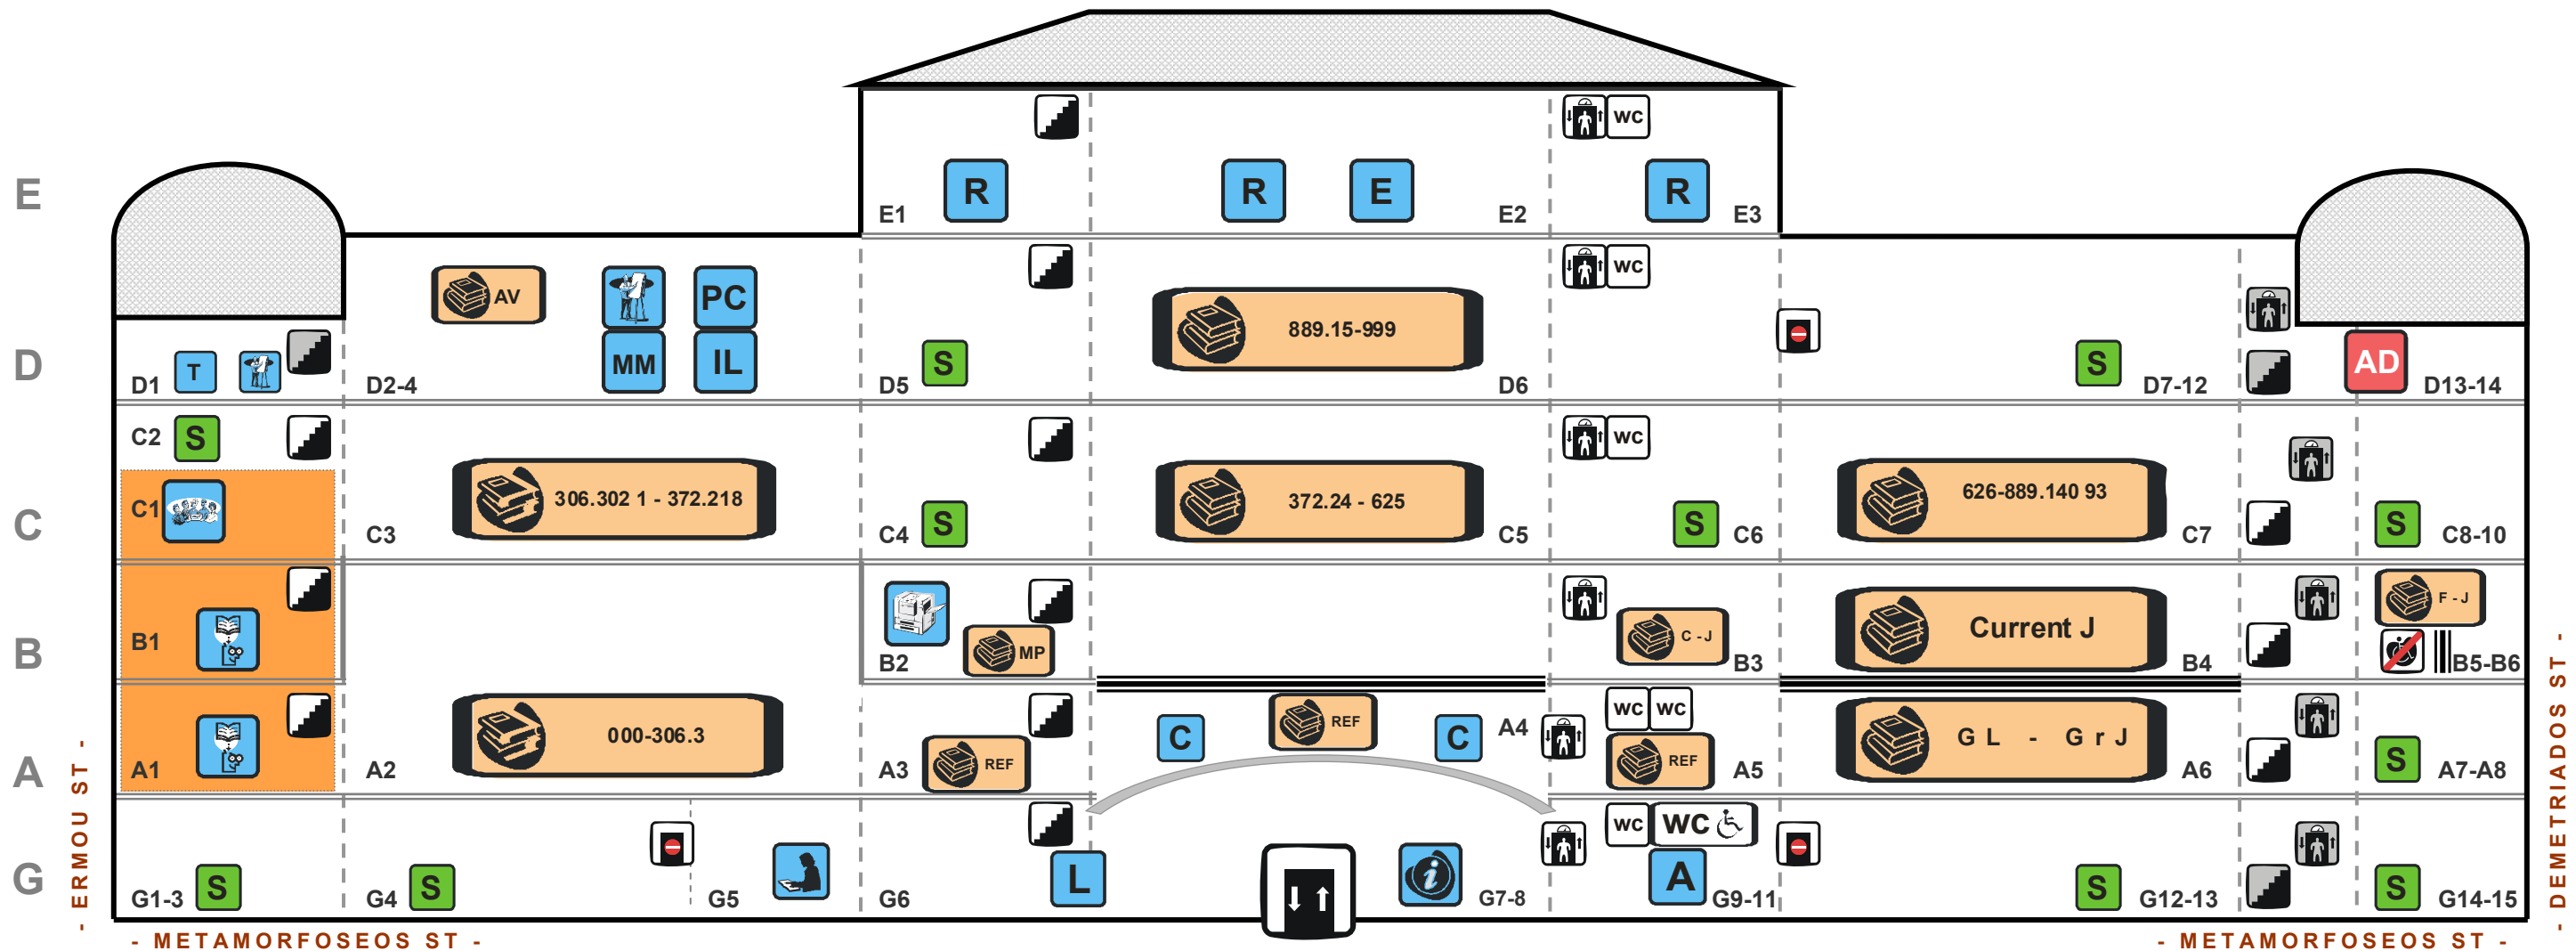

CENTRAL LIBRARY

- METAMORFOSEOS ST -

- METAMORFOSEOS ST -

- | | | | | |
|------------------------------|---------------------------|--|--|---|
| : STAIRS | : TOILET | : SUPPORT FOR BLIND OR SEVERELY SIGHT IMPAIRED PERSONS | : EXHIBITION ROOM | : COLLECTION |
| : STAIRS (ONLY STAFF) | : BRIDGE | : PHOTOCOPY MACHINES | : INFORMATION SUPPORT | : AUDIO VISUAL MATERIAL |
| : LIFT | : NO ACCESS TO WHEELCHAIR | : PRIVATE STUDY ROOM (SINGLE STUDY CARRELS) | : LOAN DESK (LOANS - RETURNS - RESERVATIONS - RECALLS) | : SPECIAL COLLECTION «GREY BIBLIOGRAPHY» |
| : LIFT (ONLY STAFF) | : ENTRANCE / EXIT | : CONFERENCE - STUDY ROOM | : MULTIMEDIA ROOM | : PERIODICAL EDITIONS |
| : TOILET FOR DISABLED PEOPLE | : STAFF ENTRANCE / EXIT | : SEMINAR ROOM | : USE OF ELECTRONIC SERVICES | : GREEK JOURNALS |
| | : STAFF OFFICES | : AMPHITHEATER | : RECREATION ROOM | : NON-GREEK JOURNALS (PRESENT SUBSCRIPTIONS) |
| | : INFORMATION DESK | : ONLINE CATALOGUE SEARCH | : TELECONFERENCE - SEMINAR ROOM | : CURRENT YEAR JOURNAL ISSUES (CURRENT SUBSCRIPTIONS) |
| | | | | : MAPS |
| | | | | : REFERENCE COLLECTION |
| | | | | : LIBRARY (SECRETARIAT & DIRECTOR) |